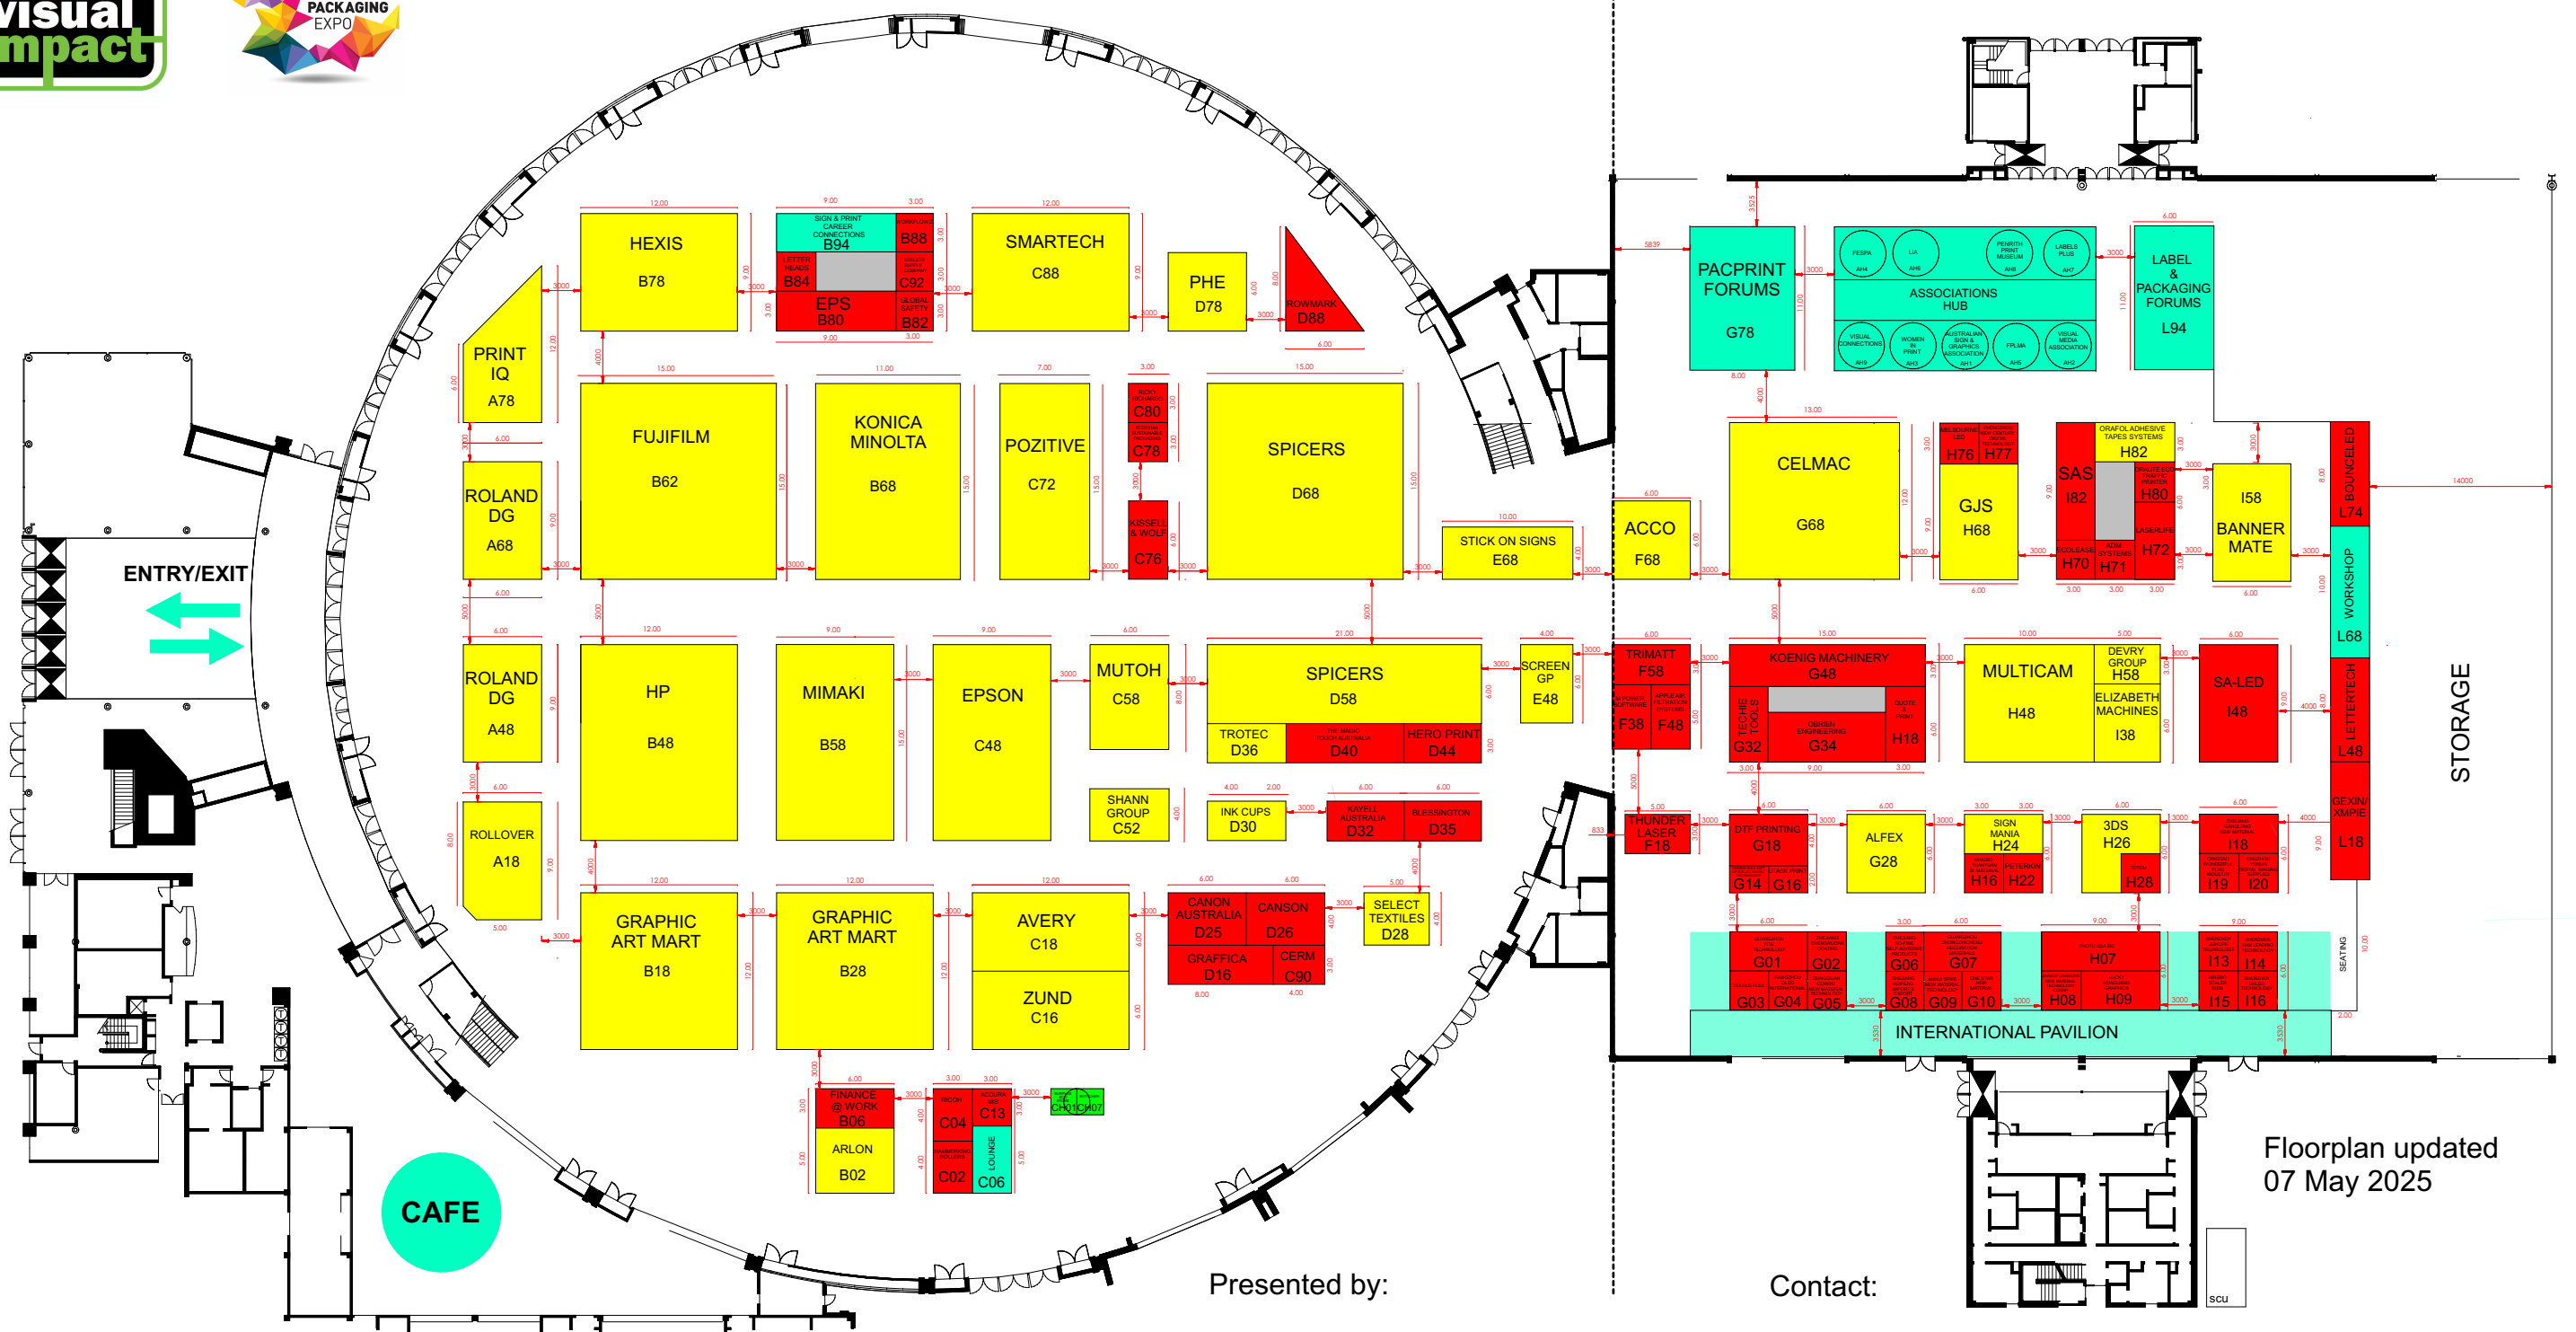

Space Only Access From 14 May 2025

Space Only Access From 15 May 2025

- Space
- Hold
- Shell
- Connections Hub Pod

Presented by:

Visual Connections Australia Ltd  
Tel: 61 2 9868 1577  
E: [exhibitions@visualconnections.org.au](mailto:exhibitions@visualconnections.org.au)  
W: [www.visualconnections.org.au](http://www.visualconnections.org.au)